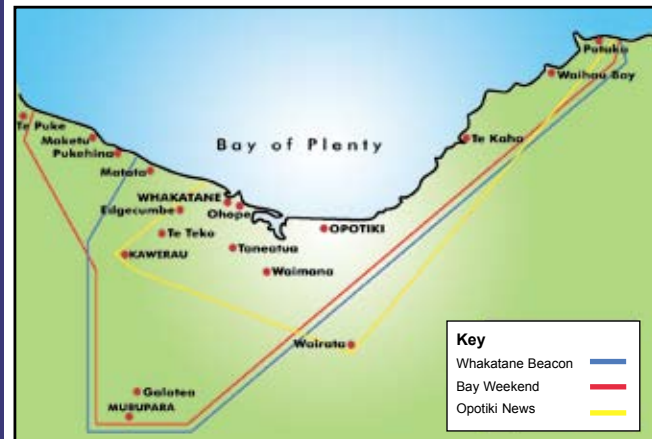

UNITY

Circulation Areas

These publications offer advertisers total coverage of the Eastern Bay of Plenty Region.

➔ **WHAKATANE BEACON**
32 Pyne Street, PO Box 243, Whakatane. 3158
Phone. 07 308 8129
Fax. 07 308 7569
production@whakatanebeacon.co.nz
 Circulation 7835 copies